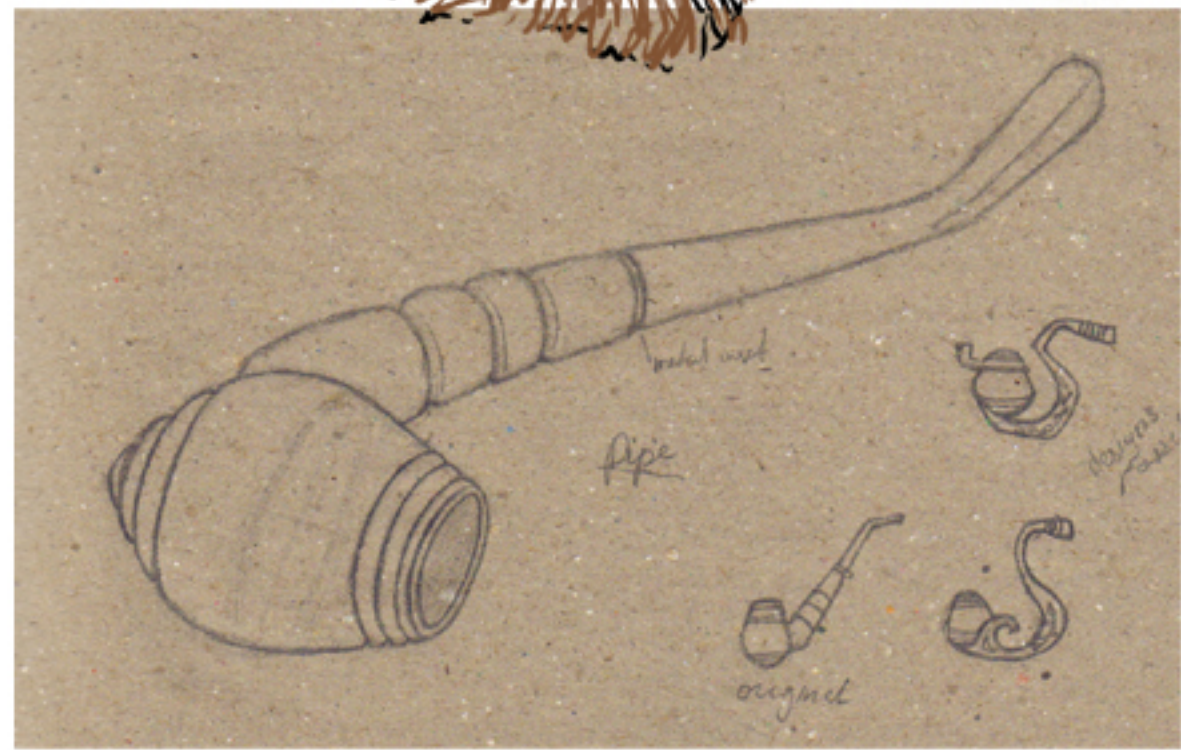

Fishy **W**ish

Veronika Aleksyeyeva
Class B

STORY

I V A N I

He is a loveable Fool. He will stumble twenty times walking on a straight ground, but good things will just happen to him and he will miss them, not even realizing it.

Ivan is a village man, living alone in his little hut. He fishes for food, farms and daydreams.

FISH

The magical Fish promises Ivan one wish granted in return for freedom. He is a Cossack fish with a moustache, wool hat, pipe and red fins for red boots. He speaks slow and with a thick accent.

SETTING

STYYLE

PROPS

**OPEN
SEASON**

9/29/06

TIMBERLINE NATIVE SPECIES

MCSQUIZZY

Scottish Squirrel
(*Tamiasciurus hudsonicus*)

Visit
Timberline
National Forest

4 → Tree studies & designs / Mike Hemphrey

Nichol

A squirrel is perched on a tree trunk above two wooden signs. The background is a lush green forest with a large evergreen tree in the foreground and a misty forest in the distance.